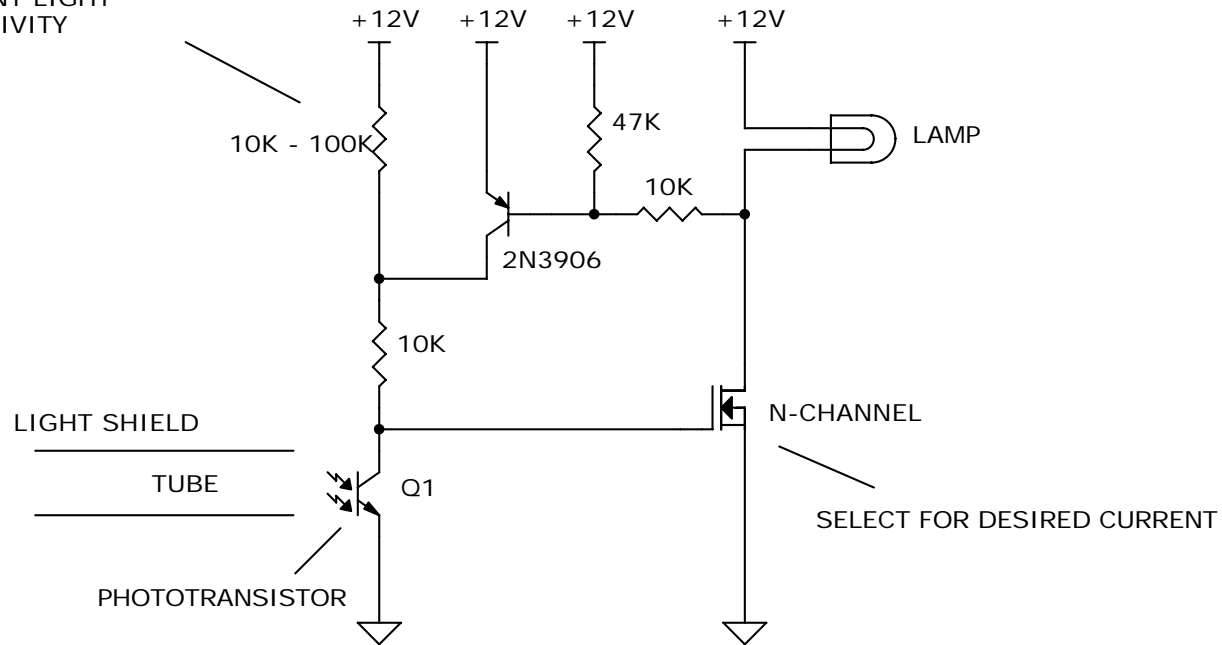

SELECT FOR DESIRED
AMBIENT LIGHT
SENSITIVITY

12V LIGHT/DARK SWITCH

DESIGNED BY DAVE JOHNSON
DISCOVERCIRCUITS.COM
ALL RIGHTS RESERVED

DRAWN BY: DAVE JOHNSON

DAVID JOHNSON AND ASSOCIATES		
Title 12V LIGHT DARK SWITCH		
Size A	Document Number 12VLIGHTDARKSW1.DSN	Rev A
Date:	Sunday, July 09, 2006	Sheet 1 of 1