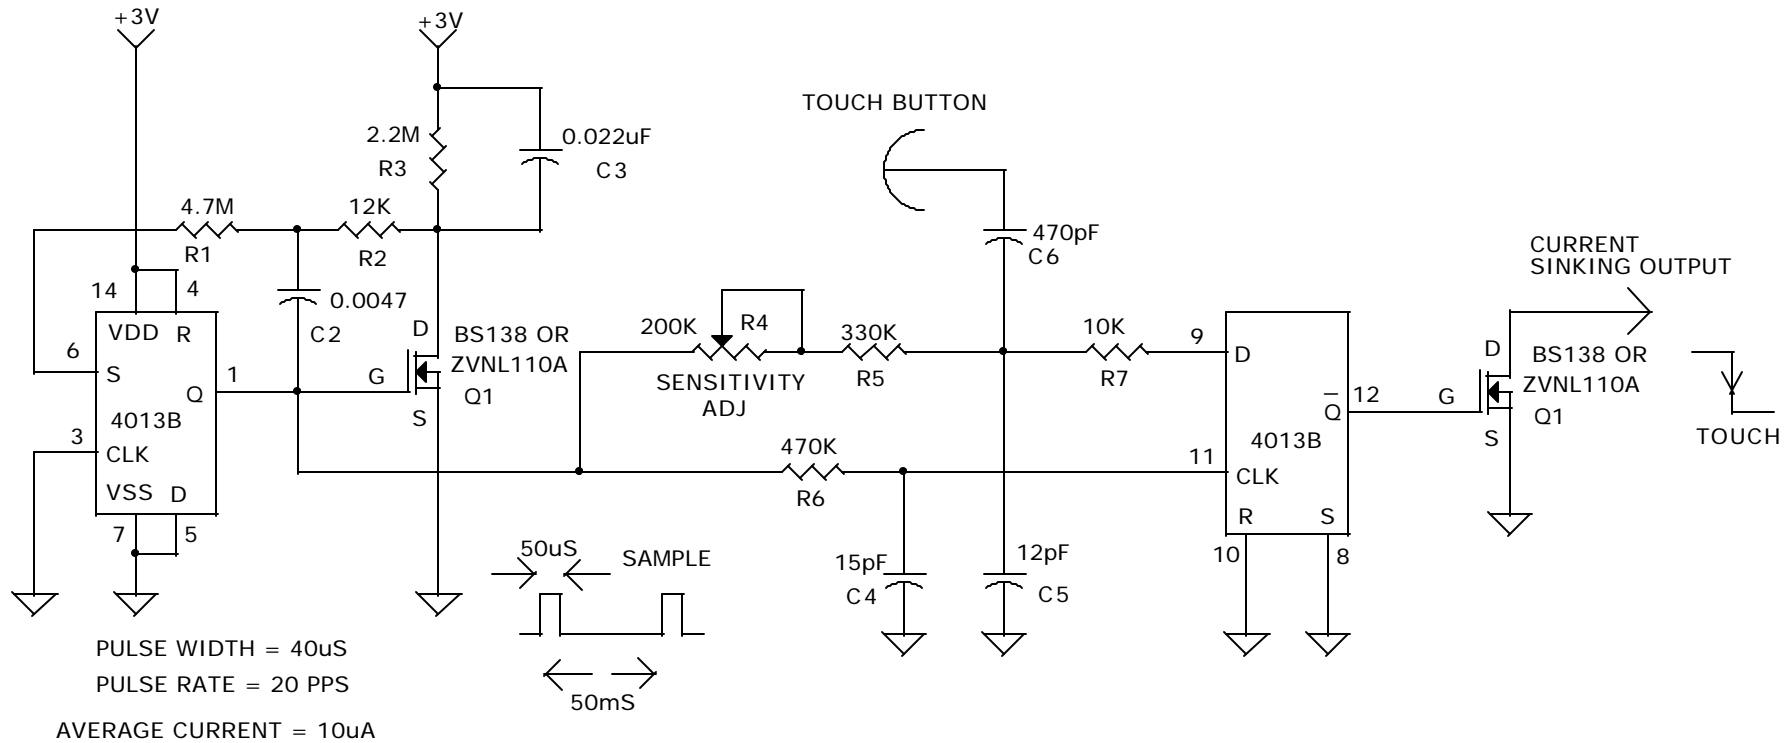

AVERAGE CURRENT = 10uA
APPROX. 3 YEARS OPERATION

PULSE WIDTH = 40uS
PULSE RATE = 20 PPS
AVERAGE CURRENT = 10uA

DRAWN BY: DAVE JOHNSON

3V TOUCH SWITCH

DAVID JOHNSON AND ASSOCIATES		
3V POWERED TOUCH SWITCH		
Size A	Document Number 3VTCHMOM2.DSN	Rev A
Date: Tuesday, February 12, 2002 Sheet 1 of 1		